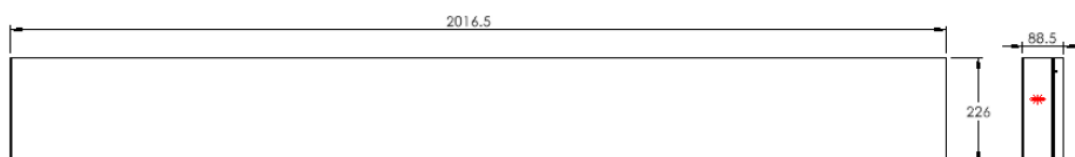

DS-TVL121-9-5D/4

Three-way Indoor Parking Guidance Screen with 4 Numbers

- Support 7 colors: red, green, yellow, blue, purple, cyan, white;
- Icon screens can display following icons: ↑, ↓, ←, →, ↖, ↗, ↘, ↙, Family, Disabled, Charging, Pregnant, Female, Male, ○, ×, F, N, and also reserve 10 spare icons for usage extension;
- Digit screens' display ranges vary from type to type, and each numerical digit can display the number from 0 to 9;
- Equipped with standard RS485/RJ45 communication mode

▪ Specification

Display Screen	
Screen Type	Three-way indoor parking screen with 4 characters
Pixel Pitch	7mm & 8mm
Viewing Angle	110°
Luminance	3800cd/m ²
Scanning Mode	1/16 A Model Scanning
Display Color	red, green, yellow, blue, purple, cyan, white
Display Icon	↑, ↓, ←, →, ↖, ↗, ↘, ↙, Family, Disabled, Charging, Pregnant, Female, Male, ○, ×, F, N
Communication Mode	RJ45
Screen Dimensions (W × H × D)	2016.5mm*226mm*88.5mm
General	
Power Supply	AC100V~AC240V
Working Consumption	14W
Max. Consumption	47W
Working Temperature and Humidity	-20°C ~ +50°C
Storage Temperature and Humidity	-30°C ~ +60°C
Package Size	2090mm*350mm*150mm
Weight	14.5kg
Gross Weight	19kg
Lifespan	≥20000 hour

▪ Available Model

DS-TVL121-9-5D/4

▪ Dimension

Headquarters

No.555 Qianmo Road, Binjiang District,
Hangzhou 310051, China
T +86-571-8807-5998
www.hikvision.com

Follow us on social media to get the latest product and solution information.